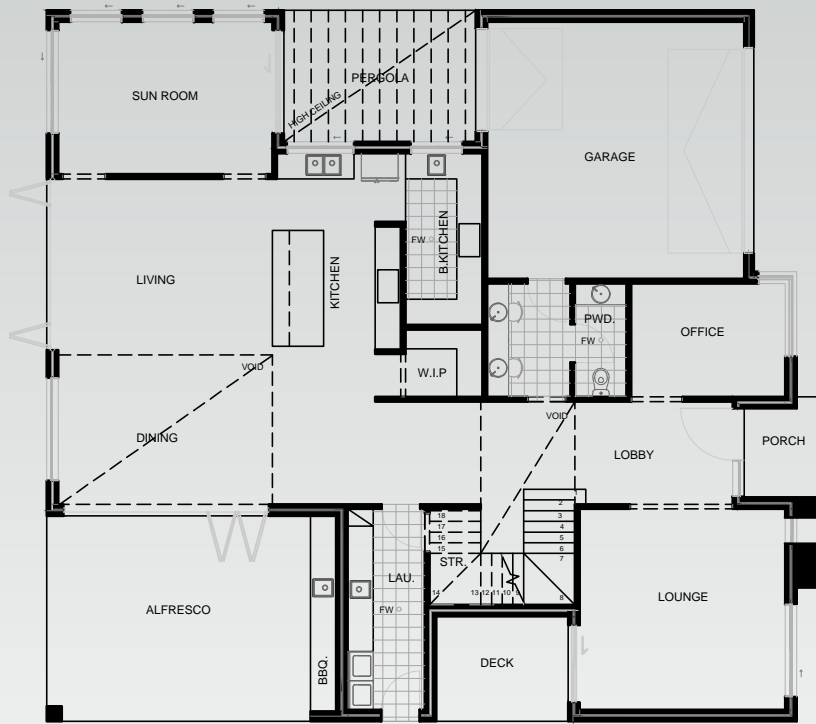

FA Design

DESIGN | PLANNING | MANAGEMENT

E-mail: info@ahahomes.com.au

DOUBLE STORY HOUSE
AREA | 500m²

GROUND FLOOR PLAN

FIRST FLOOR PLAN