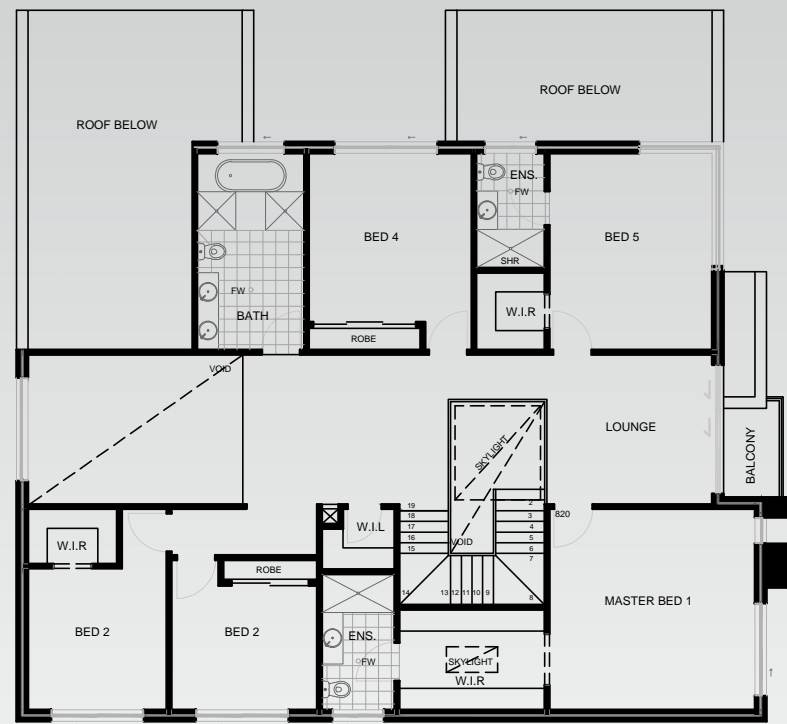

FA Design

DESIGN | PLANNING | MANAGEMENT

E-mail: info@ahahomes.com.au

DOUBLE STORY HOUSE
AREA | 500m²

GROUND FLOOR PLAN

FIRST FLOOR PLAN