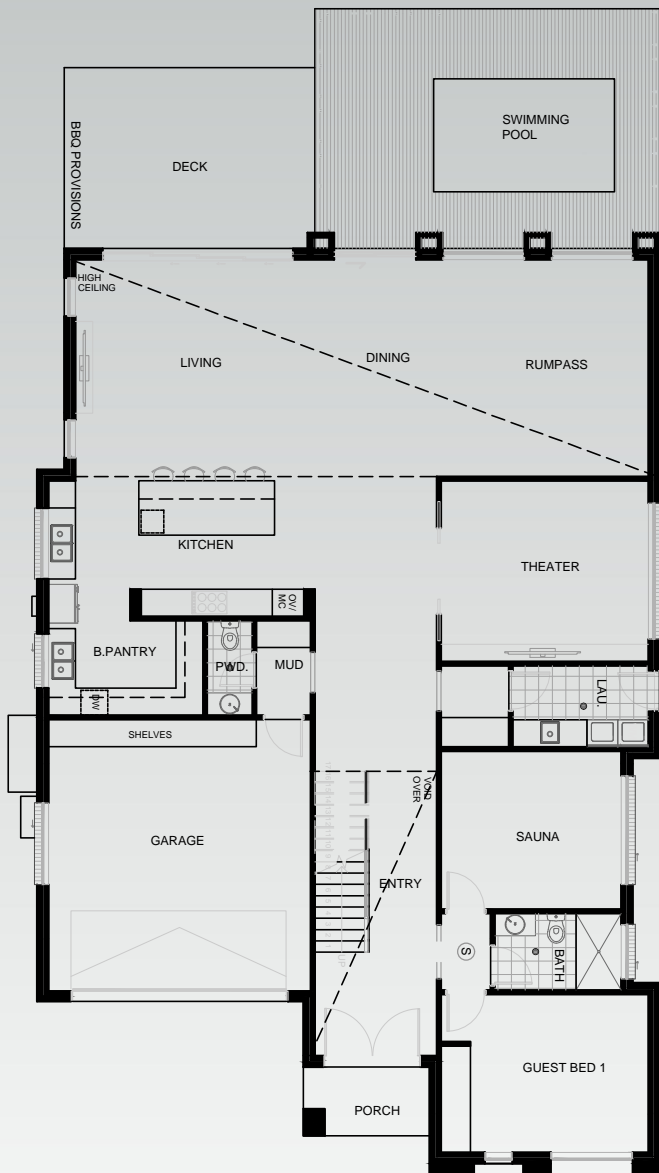

FA Design

DESIGN | PLANNING | MANAGEMENT

E-mail: info@ahahomes.com.au

DOUBLE STORY HOUSE
AREA | 430m²

GROUND FLOOR PLAN

FIRST FLOOR PLAN