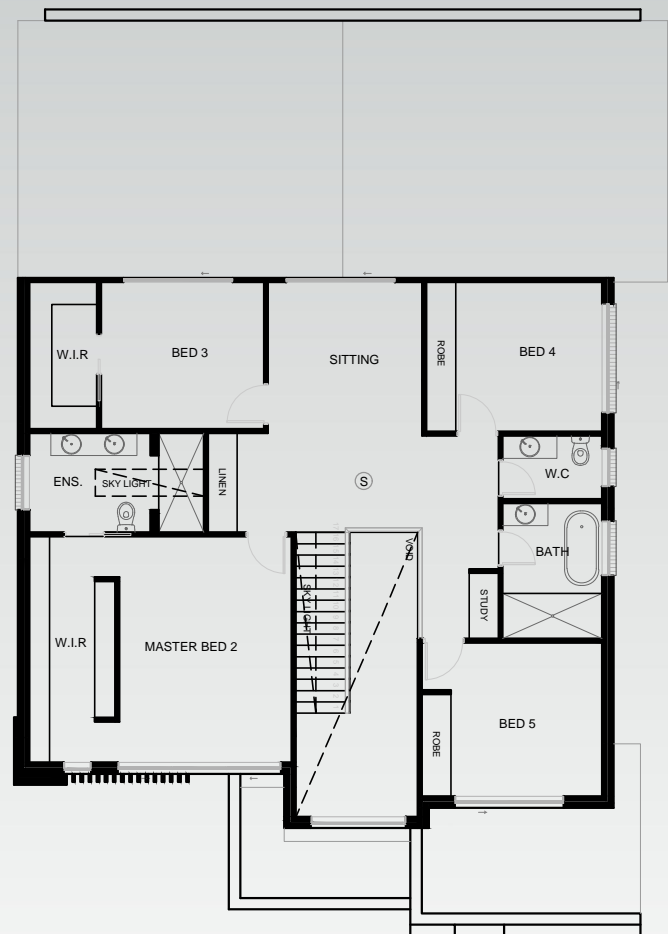

FA Design

DESIGN | PLANNING | MANAGEMENT

E-mail: info@ahahomes.com.au

DOUBLE STORY HOUSE
AREA | 430m²

GROUND FLOOR PLAN

FIRST FLOOR PLAN