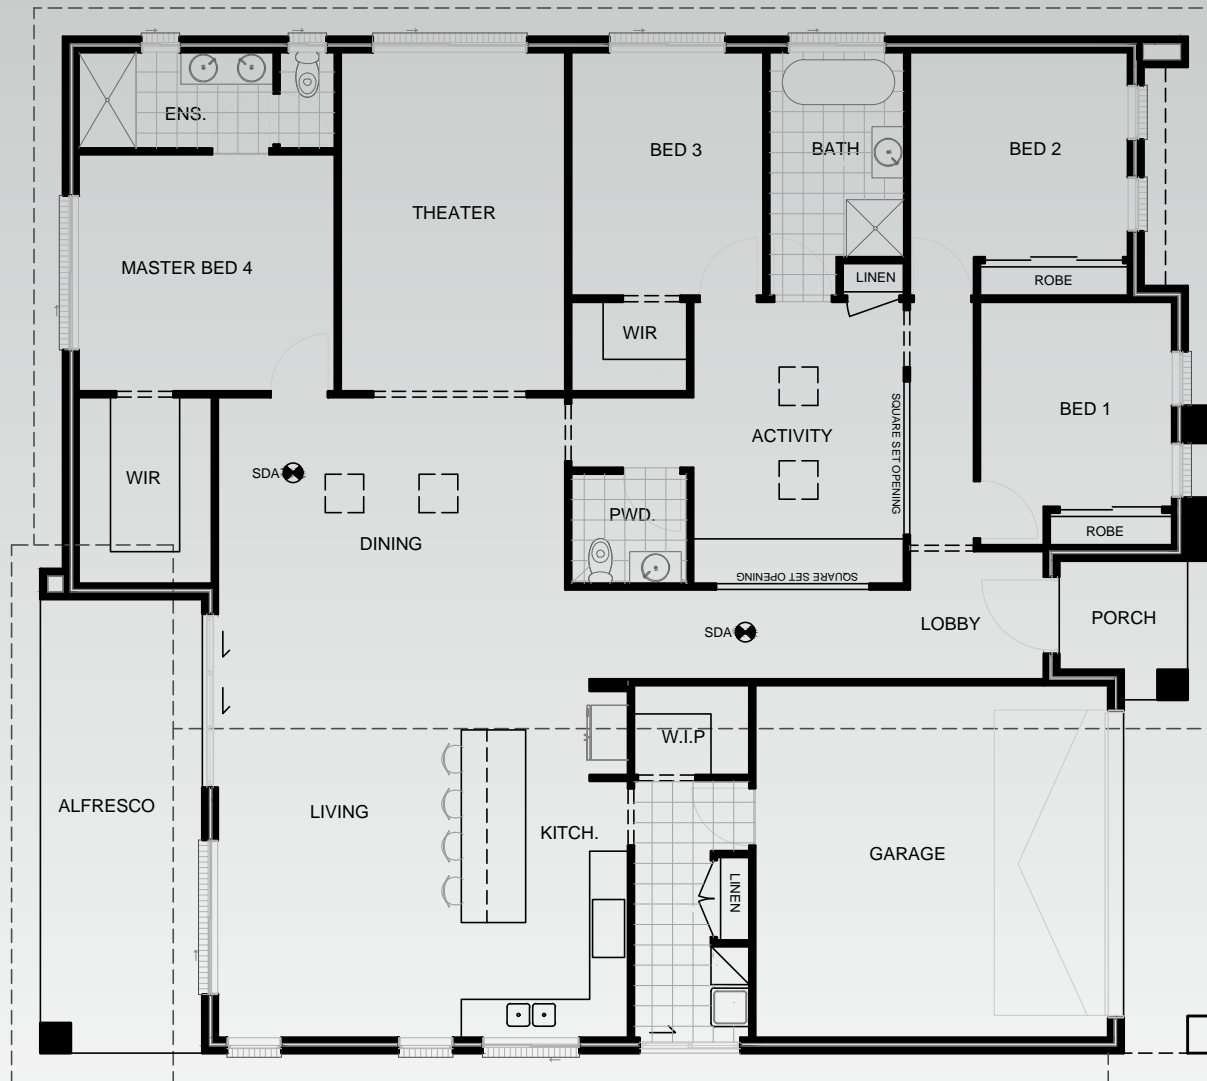

# FA Design

DESIGN | PLANNING | MANAGEMENT

E-mail: [info@ahahomes.com.au](mailto:info@ahahomes.com.au)

SINGLE STORY HOUSE  
AREA | 270m<sup>2</sup>

GROUND FLOOR PLAN