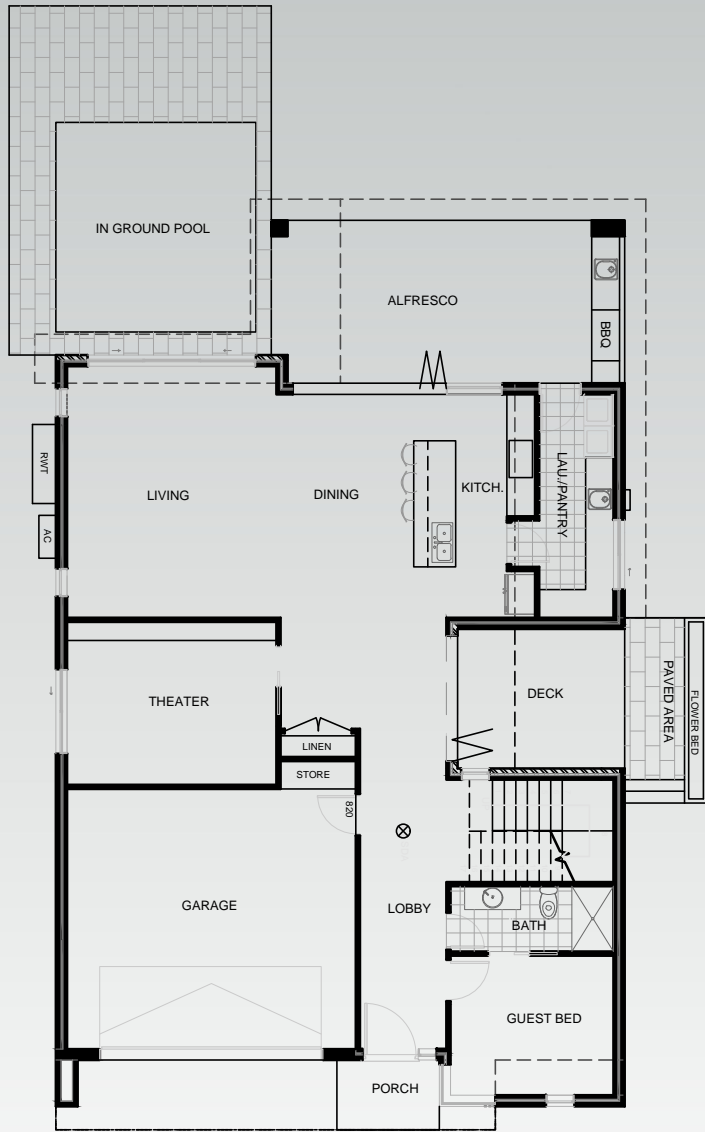

FA Design

DESIGN | PLANNING | MANAGEMENT

E-mail: info@ahahomes.com.au

DOUBLE STORY HOUSE
AREA | 380m²

GROUND FLOOR PLAN

FIRST FLOOR PLAN