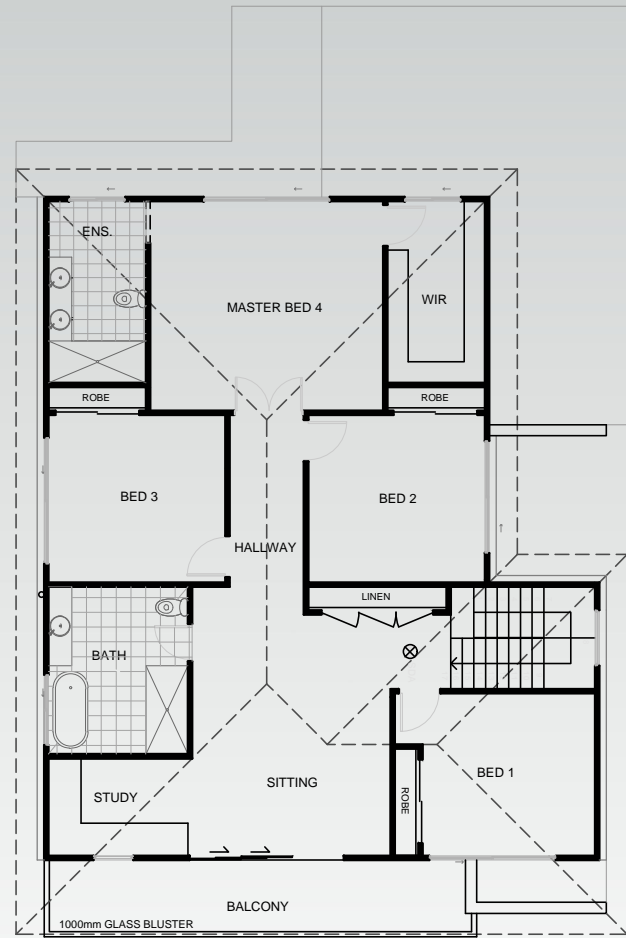

FA Design

DESIGN | PLANNING | MANAGEMENT

E-mail: info@ahahomes.com.au

DOUBLE STORY HOUSE
AREA | 380m²

GROUND FLOOR PLAN

FIRST FLOOR PLAN