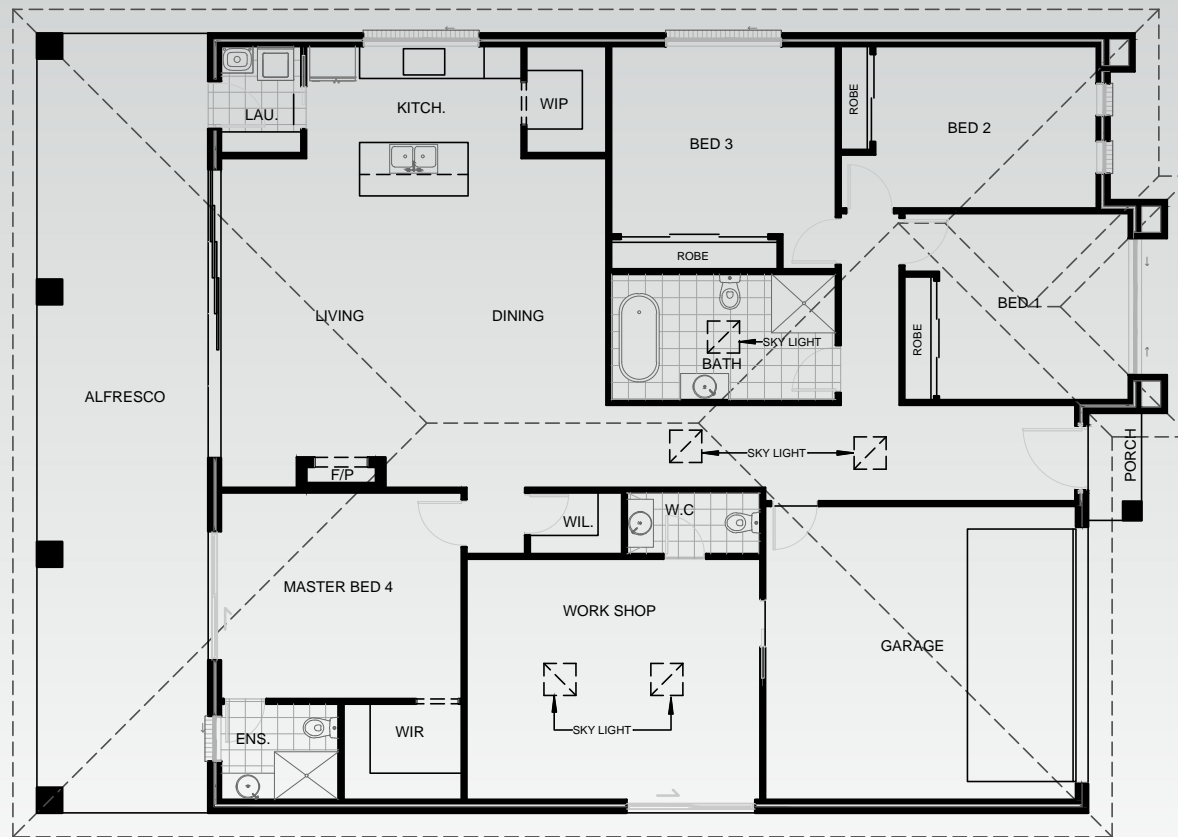

FA Design

DESIGN | PLANNING | MANAGEMENT

E-mail: info@ahahomes.com.au

SINGLE STORY HOUSE
AREA | 260m²

GROUND FLOOR PLAN