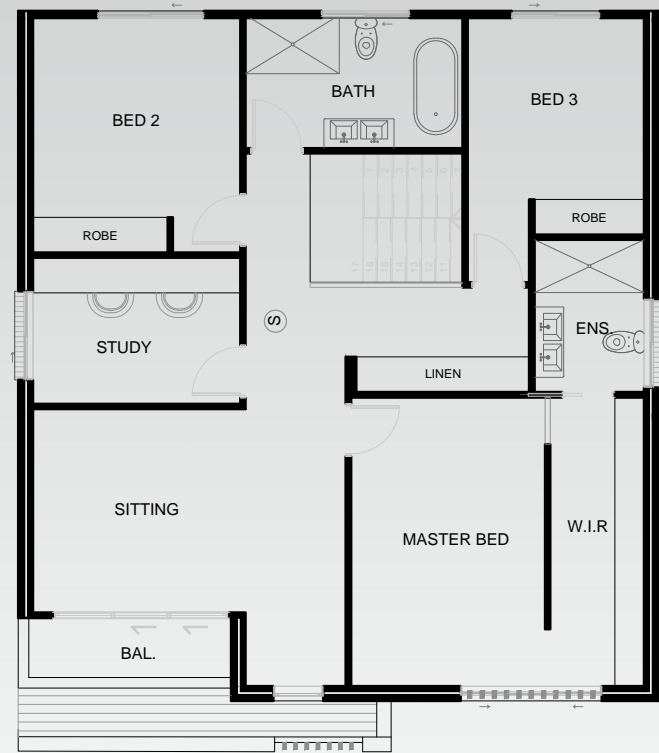

FA Design

DESIGN | PLANNING | MANAGEMENT

E-mail: info@ahahomes.com.au

DOUBLE STORY HOUSE
AREA | 280m²

GROUND FLOOR PLAN

FIRST FLOOR PLAN