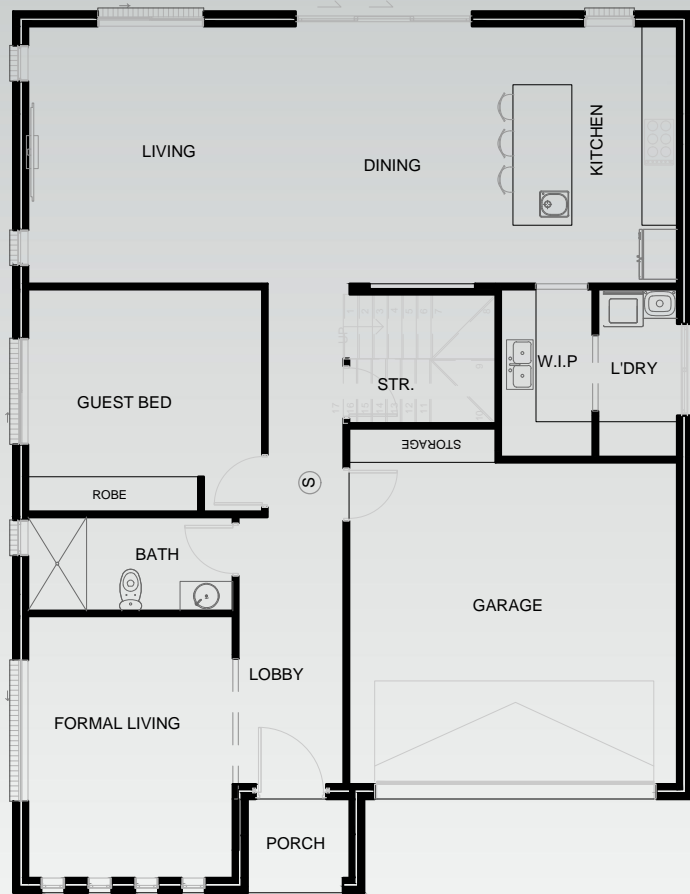

FA Design

DESIGN | PLANNING | MANAGEMENT

E-mail: info@ahahomes.com.au

DOUBLE STORY HOUSE
AREA | 280m²

GROUND FLOOR PLAN

FIRST FLOOR PLAN