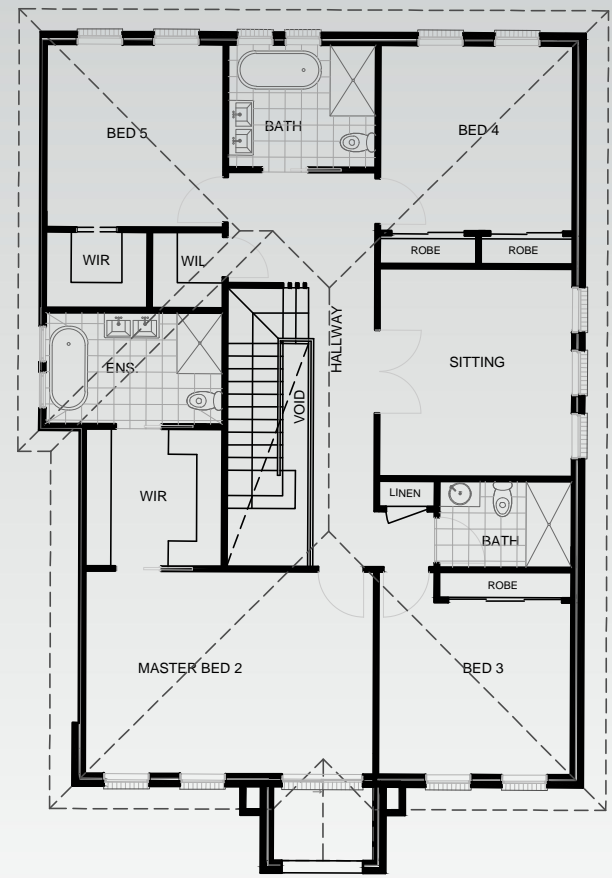

FA Design

DESIGN | PLANNING | MANAGEMENT

E-mail: info@ahahomes.com.au

DOUBLE STORY HOUSE
AREA | 410m²

GROUND FLOOR PLAN

FIRST FLOOR PLAN