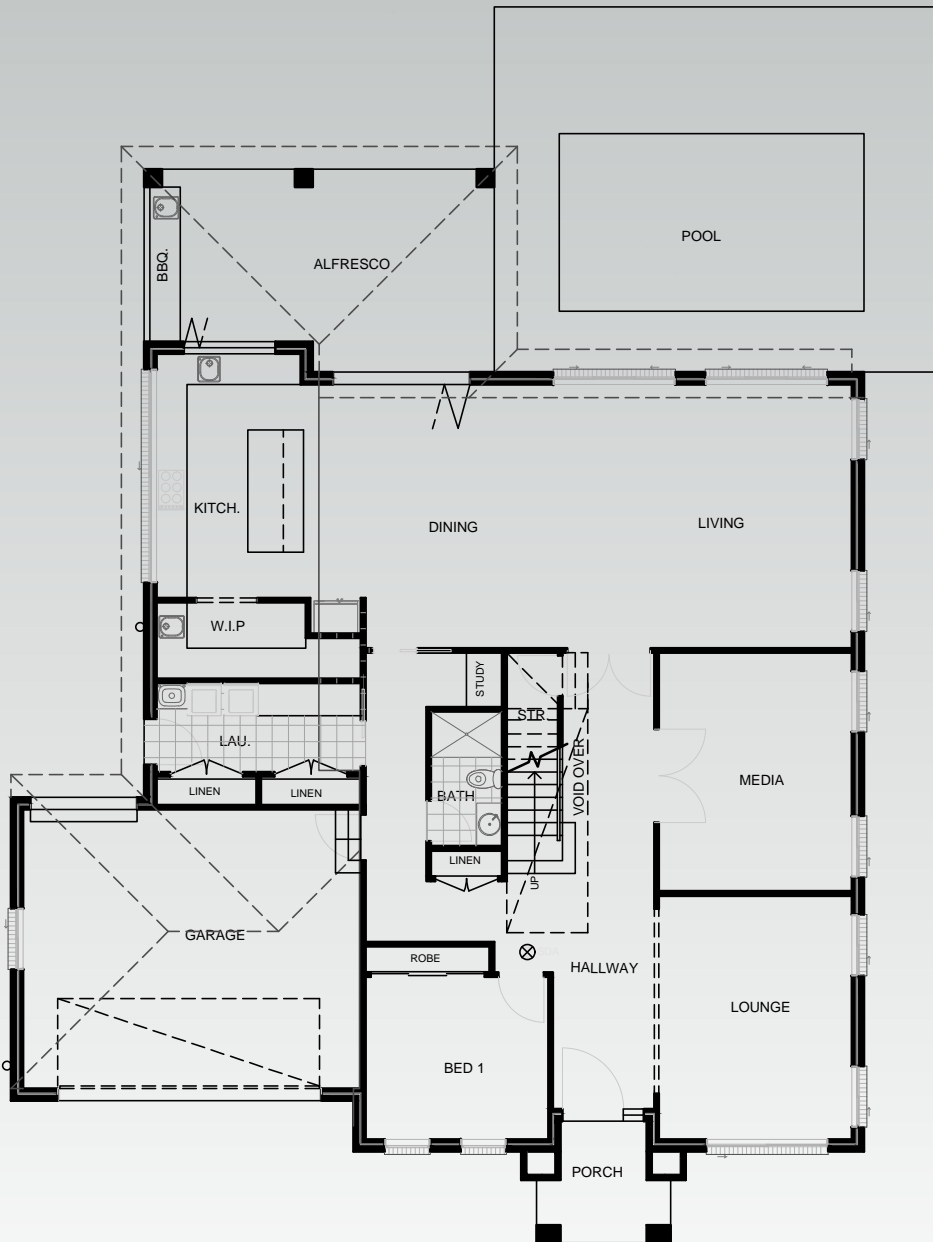

FA Design

DESIGN | PLANNING | MANAGEMENT

E-mail: info@ahahomes.com.au

DOUBLE STORY HOUSE
AREA | 410m²

GROUND FLOOR PLAN

FIRST FLOOR PLAN